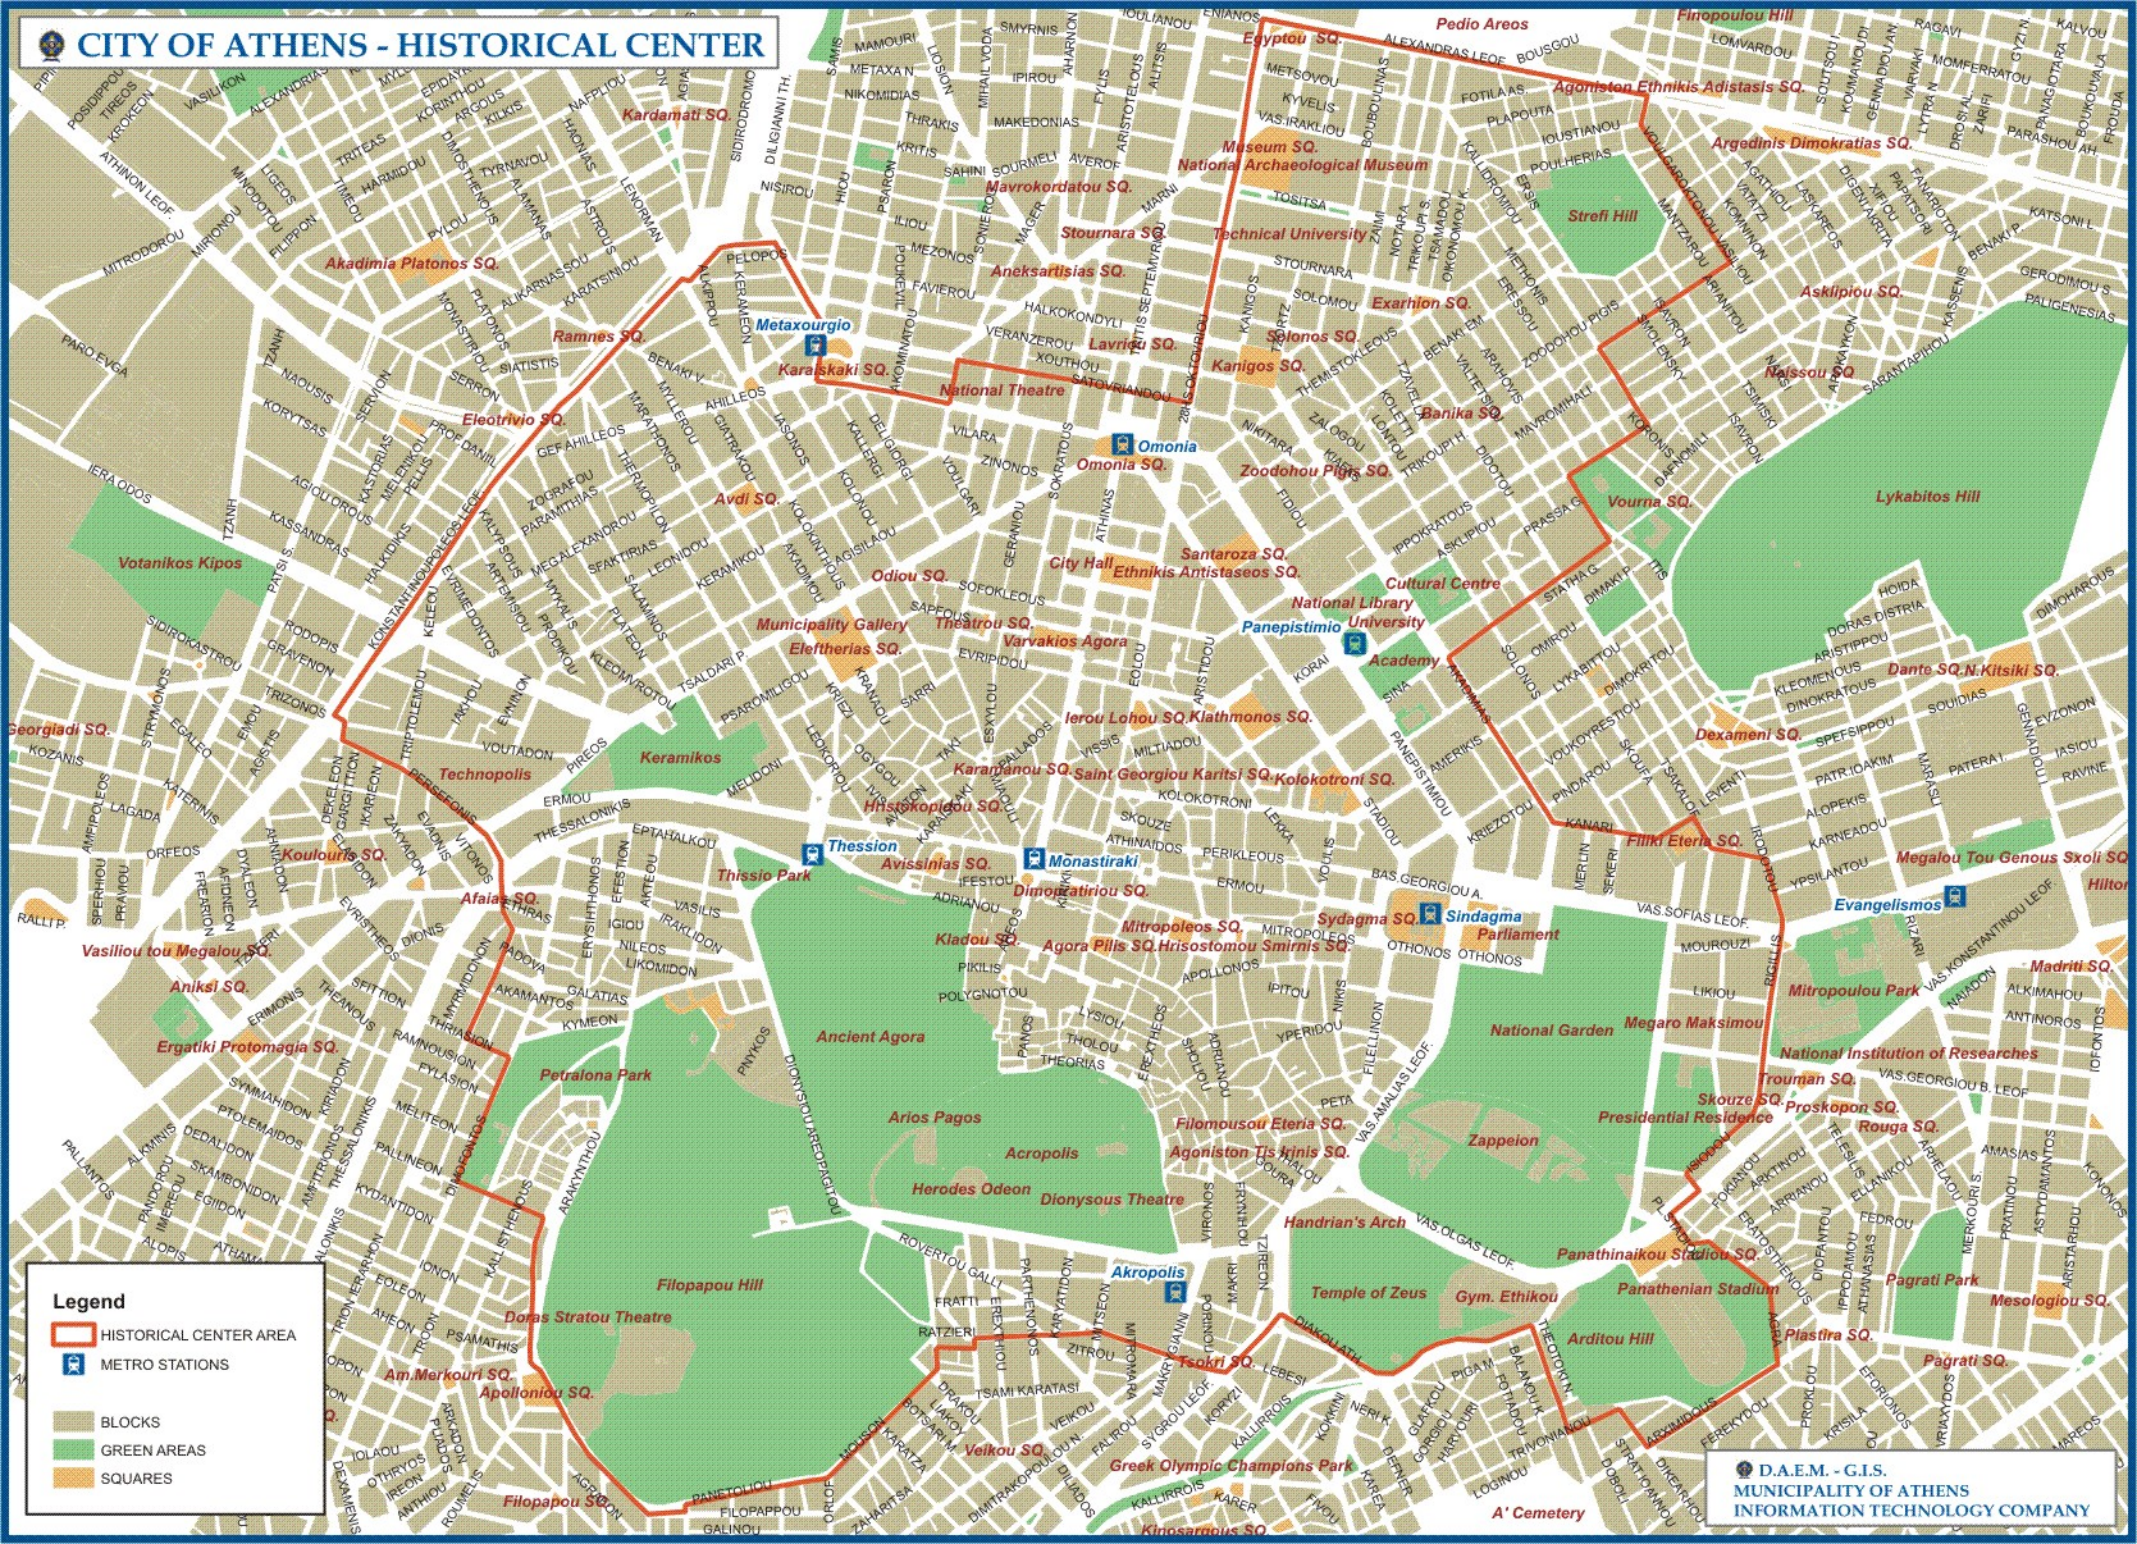

CITY OF ATHENS - HISTORICAL CENTER

Legend

- HISTORICAL CENTER AREA
- M METRO STATIONS
- GREEN AREAS
- SQUARES
- BLOCKS